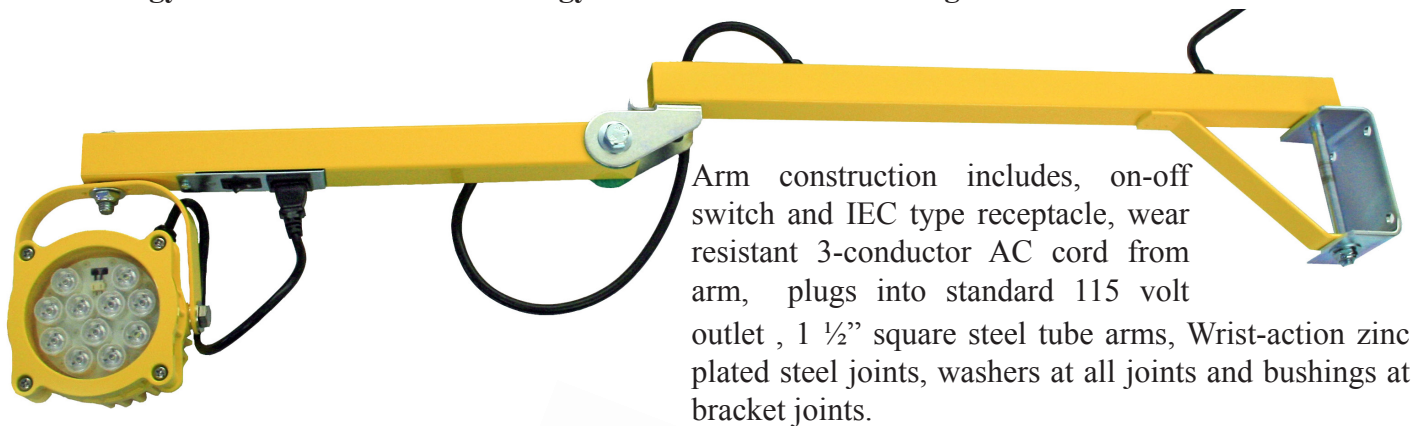

# Pentalift LED Dock Light

Pentalift LED dock light offers simple and proven design with all the benefits of LED functionality, including significant energy efficiency and superior lighting volume and visibility for the dock attendant inside the truck.

## Pentalift LED Dock Light Design Features

**Provides more light to the front of a fifty three foot long trailer than a conventional incandescent dock light with a 150 watt bulb.**

**16 W Energy efficient uses 89% less energy than incandescent dock lights with a 150 watt bulb.**

Housing constructed from durable cast aluminum with safety yellow powder coat finish.

Long life LEDs (rated 50,000 hours) provide bright uniform light.

"Instant on" operation.

Impact resistant acrylic lens. No Glass.

Head Assembly can be retrofit to existing dock light arms.

Small profile minimizes potential for impact.

Durable, metallic housing and solid state light source.

Housing stays cool to the touch when operating.